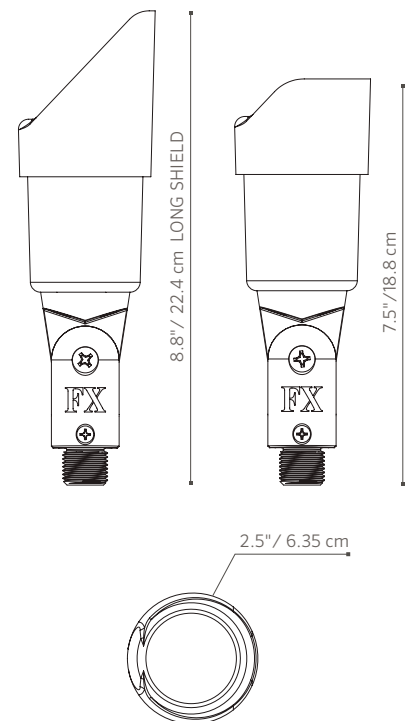

RS: Up Light

MATERIALS:	Zinc/aluminum alloy housing, shroud, and knuckle with stainless steel hardware
SOCKET:	MR16 GU5.3 socket with retaining clips
WIRING:	18 AWG SPT-1W 105° C 300V
POWER:	Input 10-15VAC/VDC 50/60Hz. Remote transformer required (sold separately)
LAMP OPTIONS:	No Lamp, LED lamp, ZD LED lamp, Halogen

RS: Up Light

< LONG SHIELD

FACTORY INSTALLED OPTIONS: Order 1 + 2 + 3 (optional) + 4 (optional) + 5

Step	Description	Code
1	FIXTURE	RS
2	LAMP	NL (No lamp), 20 (Halogen BAB), 35 (Halogen FMW), LED20WFL [†] (LED 4W BAB), LED35WFL [†] (LED 5W FMW), ZD35WFL [†] (ZD LED 5W FMW)
3	OPTIONAL FROSTED LENS	F
4	OPTIONAL SHIELD	LS (<i>Long Shield</i>)
5	FINISH	WG, FW, AL, BZ, DG, WI, SB, FB